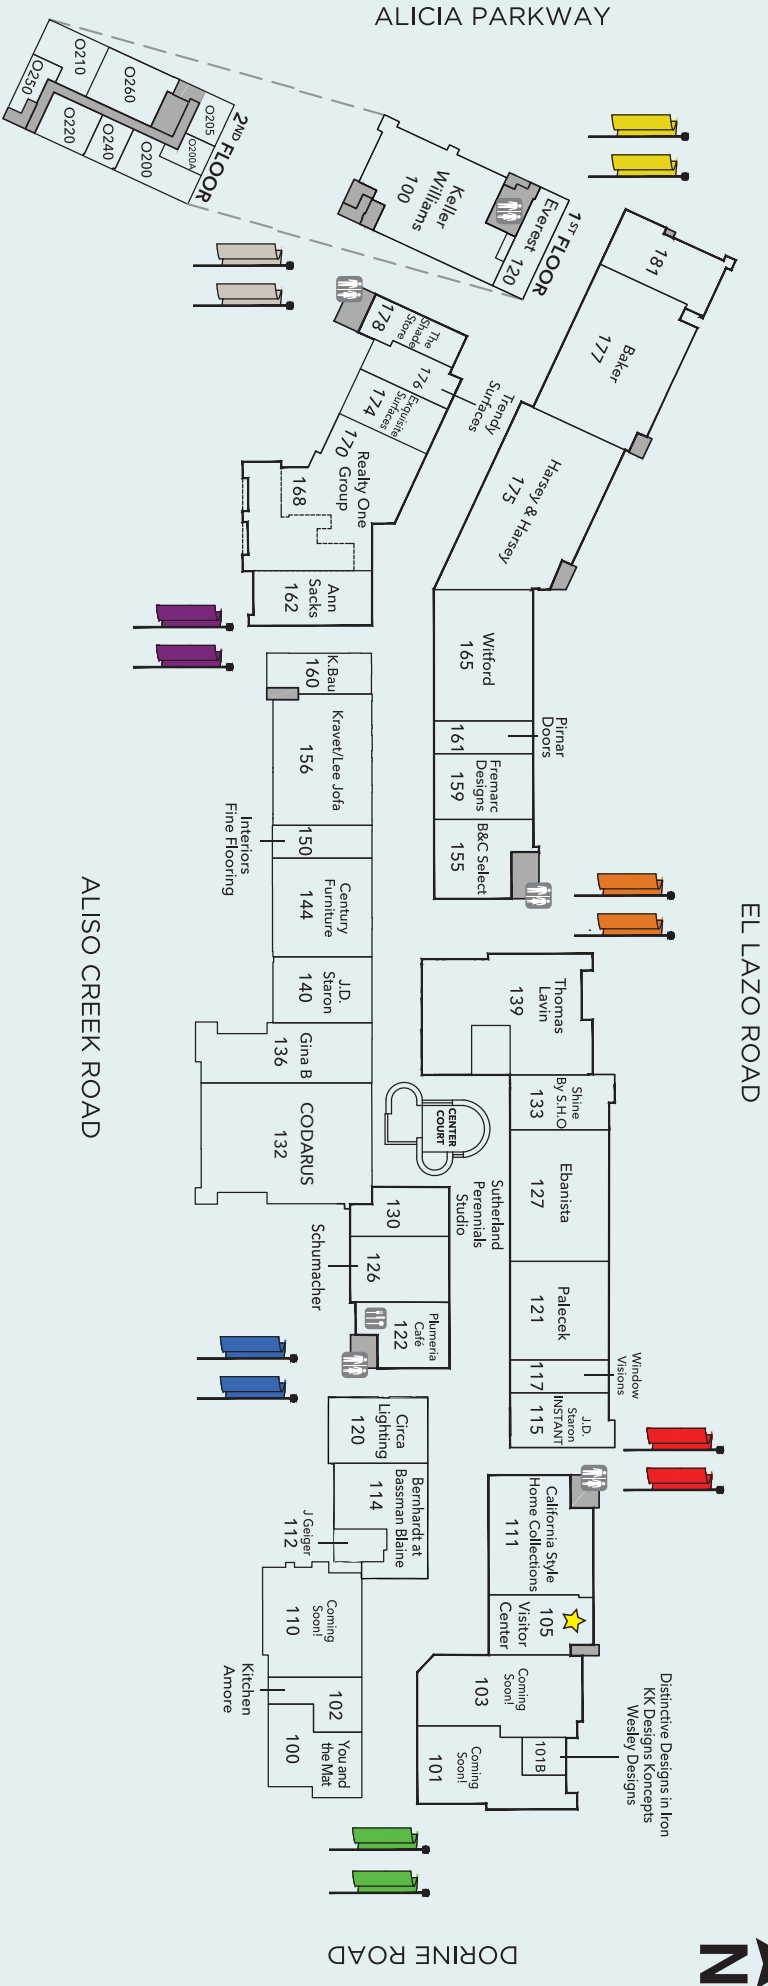

LAGUNA
DESIGN
CENTER

SHOWROOMS SUITE

Ann Sacks	162
ASID/ OC Chapter	205
B&C Select	155
Baker	177
Bernhardt at Bassman Blaine	114
California Style Home Collections	111
Century Furniture	144
Circa Lighting	120
CODARUS	132
Ebanista	127
Exquisite Surfaces	174
Fremarc Designs	159
Gina B & Company	136
Harsey & Harsey	175
Harsey & Harsey Outdoor	175
Interiors Fine Flooring	150
J.D. Staron	140
J.D. Staron INSTANT	115
J Geiger	112
K.Bau Collection	160
Kitchen Amore	102
Kravet / Lee Jofa / Brunswick & Fils	156
Palecek	121
Pirnar Doors	161
Schumacher	126
Shine By S.H.O.	133
Sutherland Perennials Studios	130
The Shade Store	178
Thomas Lavin	139
Trendy Surfaces	176
Window Visions	117
Witford Laguna	165

DESIGN STUDIOS SUITE

Distinctive Designs In Iron	101B
KK Design Concepts	101B
Wesley Designs	101B

DINING SUITE

Plumeria Café	122

SELECT SHOWROOMS OPEN TO THE PUBLIC. INTERIOR DESIGNER REQUIRED FOR PURCHASES WHERE TRADE ONLY IS INDICATED.